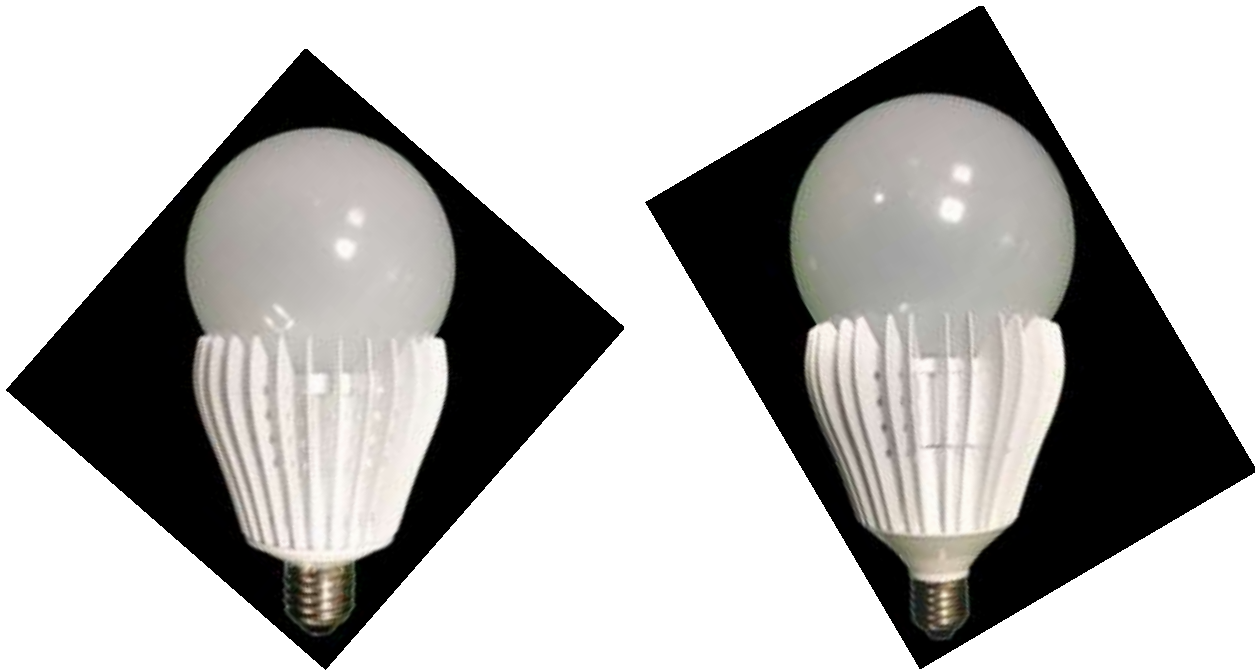

昕燁達科技有限公司

BB-25/40W-002-BP-C/W LED Bulb

Specifications :

Model	BB-25W-007-BP-C		BB-40W-007-BP-W	
Input	AC 100V~240V			
Power Consumption	25W		40W	
Power Factor	>0.9			
LED Source	From Taiwan			
LED Quantity	1W SMD2835*25pcs		1W SMD2835*42pcs	
CCT	5700K	3000K	5700K	3000K
CRI	>80			
Luminous Flux	2120 Lm	1950 Lm	35600 Lm	3275 Lm
Illuminance@1M	275 Lux	253 Lux	128 Lux	500 Lux
Illuminance@2M	69 Lux	63 Lux	25 Lux	125 Lux
Illuminance@3M	31 Lux	28 Lux	57 Lux	56 Lux
Beam Angle	160°			
Operating Temperature	0°C~40°C			
Operating Humidity	20%~90%			
Base	E27			
Materials	Aluminum, PC			
Dimensions	D×H=φ95×180mm		D×H=φ130×243mm	
Weight	245g		475g	
Made in	Taiwan			