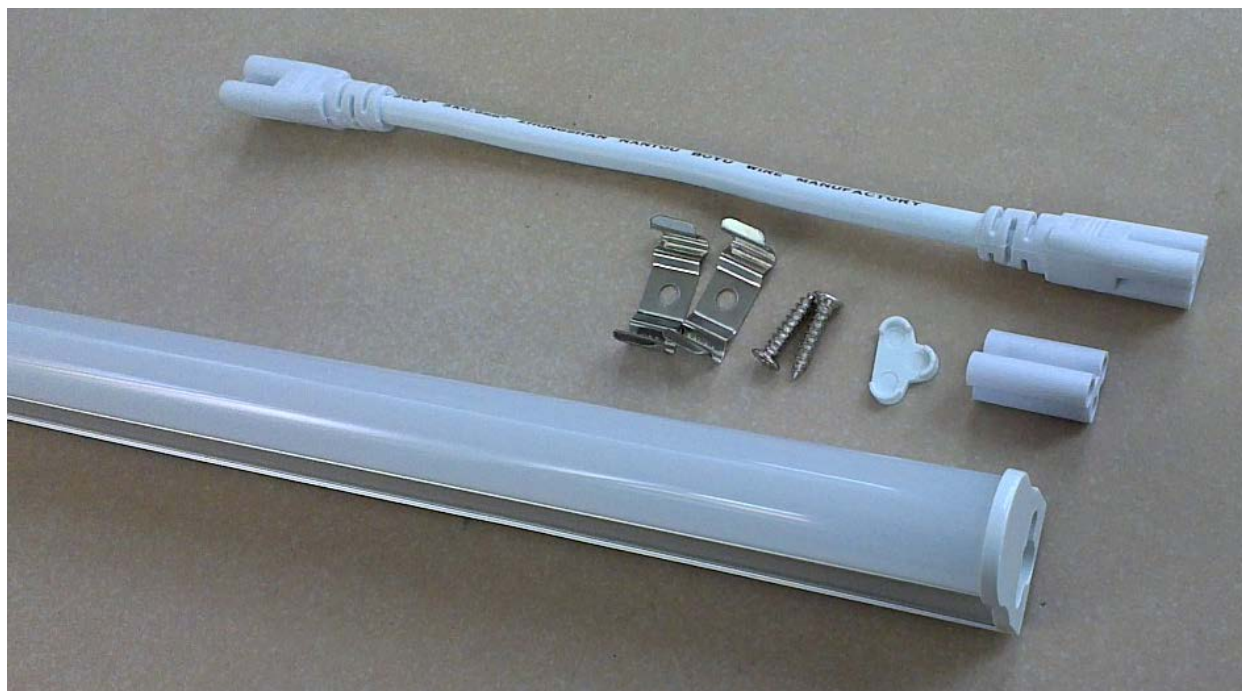

BL60/3004/07/10/14BB 支架燈/層板燈

特色：燈源結合層板燈具一體，配合串連電線、支架等配件齊全。可串連 5 支

Specifications :

Model	BL3004BB	BL3007BB	BL3010BB	BL3014BB
Input	AC 100~240V			
Power Factor	>0.5			
LED Quantity	SMD3014×32pcs	SMD3014×64pcs	SMD3014×96pcs	SMD3014×128pcs
Power Consumption	4W	7W	10W	14W
CCT	3000K(6000K is an option)			
CRI	>80			
Luminance Flux	250 Lm	500 Lm	750 Lm	1000 Lm
Illuminance@1M	45 Lux	90 Lux	125 Lux	160 Lux
Illuminance@2M	16 Lux	32 Lux	46 Lux	60 Lux
Illuminance@3M	8 Lux	16 Lux	24 Lux	32 Lux
Beam Angle	180°			
Material	Aluminum, PC			
Dimensions	L×W×H=290/590/890/1186×22.5×34mm			
Weight	60g	110g	150g	200g