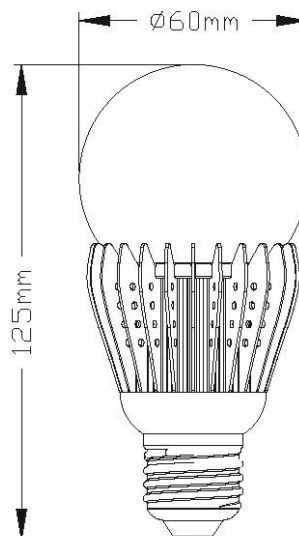

BU603010BL270 LED 燈泡

Specifications :

Model	BU6010BL270	BU3010BL270
Input	AC 95V~265V	
Power Consumption	10W±10%	
Power Factor	>0.5	
LED Quantity	SMD5630×16pcs	
CCT	6500~5500K	3300~2700K
CRI	>80	
Luminous Flux	800 Lm	640 Lm
Illuminance@1M	130 Lux	105 Lux
Illuminance@2M	48 Lux	40 Lux
Illuminance@3M	25 Lux	21 Lux
Beam Angle	270°	
Operating Temperature	0°C~40°C	
Storage Temperature	-20°C~60°C	
Base	E27	
Materials	Aluminum, PC	
Dimensions	D×H=φ60×125mm	
Weight	93g	
Made in	Taiwan	