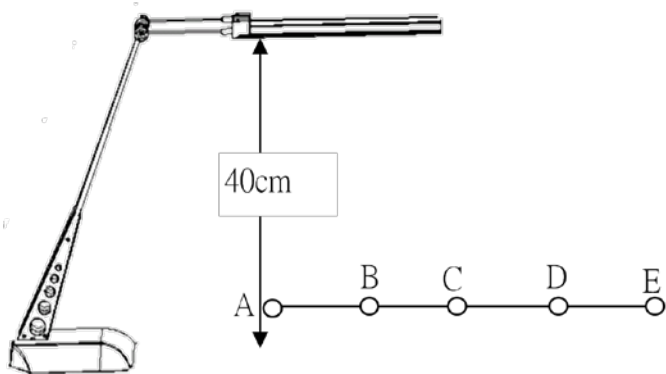

DL06AL3D 調光檯燈

Specifications :

LED Type	1 Watt per white LED		
LED Brand	Everlight		
Number of LEDs	6pcs×1 Watt LED		
Power Consumption	6 Watt		
Input Voltage	Universal 100~240VAC 0.5A		
Output Voltage	12V~24V		
Viewing Angle	120°		
CCT	6000±500K	4000±500K	3200±500K
CRI	70	75	80
Operating Temperature	0~45°C		
Switch Type	Touch switch, 3 steps dimmer		
Adaptor	Electronic switching power		
Certifications	TUV, UL, CNS, RoHS		

Brightness :

Luminous Flux : 420 lumens

Dimensions :

CCT	Hight	Illuminance in area(Lux)				
		A(Center)	B(20cm)	C(30cm)	D(40cm)	E
Nature White	40cm	565	300	190	117	-----
Warm White		508	270	171	105	-----