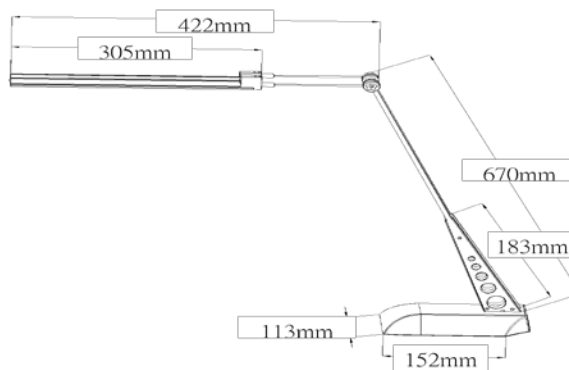

DL06AL3D 調光檯燈

Specifications :

LED Type	1 Watt per white LED		
LED Brand	Everlight		
Number of LEDs	6pcs×1 Watt LED		
Power Consumption	6 Watt		
Input Voltage	Universal 100~240VAC 0.5A		
Output Voltage	12V~24V		
Viewing Angle	120°		
CCT	6000±500K	4000±500K	3200±500K
CRI	70	75	80
Operating Temperature	0~45°C		
Switch Type	Touch switch, 3 steps dimmer		
Adaptor	Electronic switching power		
Certifications	TUV, UL, CNS, RoHS		

Brightness :

Luminous Flux : 420 lumens

Dimensions :

CCT	Hight	Illuminance in area(Lux)				
		A(Center)	B(20cm)	C(30cm)	D(40cm)	E
Nature White	40cm	565	300	190	117	-----
Warm White		508	270	171	105	-----