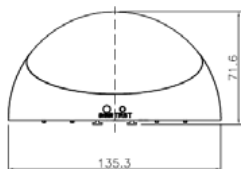

ELC12AJ15 緊急照明燈

unit : mm

Specifications

Model	ELC12AJ15
Input Voltage/Frequency	100~240VAC 50/60 Hz
CCT	5600K
Luminous Flux	95lm
CRI	70
LED Life Span	>40000hrs
Illuminance@1M	6.5Lux
Beam Angle	100°
Fixture Material	Fireproof Plastic
Operating Temperature	-20~40°C
Charge Time	24hrs
Lighting Time at Full Charge	1.5hrs
Safety Standards	Under application
Dimensions(L×W×H)	180×135×72mm
Weight	330g

Photometry