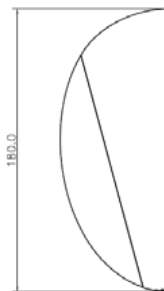

ELC12AJ15 緊急照明燈

unit : mm

Specifications

Model	ELC12AJ15
Input Voltage/Frequency	100~240VAC 50/60 Hz
CCT	5600K
Luminous Flux	95lm
CRI	70
LED Life Span	>40000hrs
Illuminance@1M	6.5Lux
Beam Angle	100°
Fixture Material	Fireproof Plastic
Operating Temperature	-20~40°C
Charge Time	24hrs
Lighting Time at Full Charge	1.5hrs
Safety Standards	Under application
Dimensions(L×W×H)	180×135×72mm
Weight	330g

Photometry