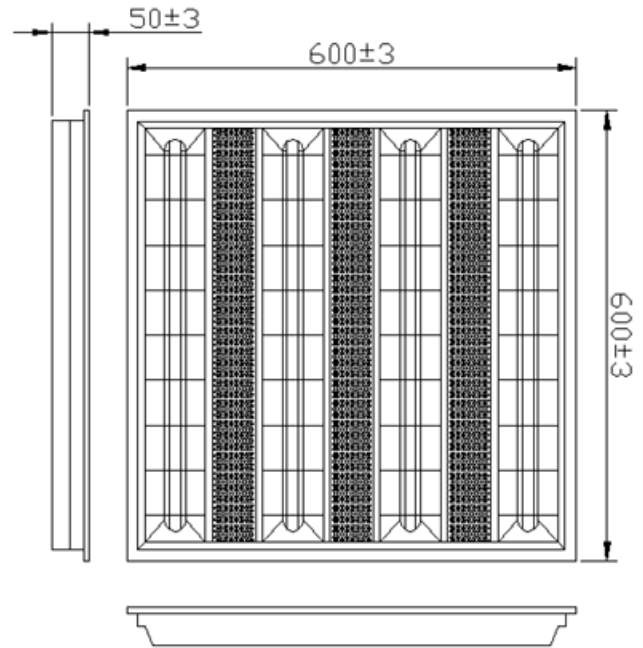

TBC/N/Y32BGX4 2 尺輕鋼架燈平版系列

Specifications :

Model	TBC32BGX4
Input	AC 90~265V
Power Consumption	32W
Power Factor	0.85±5%
LED Source	From Taiwan
CCT	(3000K,4000K,5500K,6000K)±250K
CRI	>70
Luminous Flux	2420 Lm
Beam Angle	Horizontal:90°, Vertical:70°
Illuminance@2M	240 Lux
Operating Temperature	-20~40°C
Storage Temperature	-40~70°C
material	Steel, Aluminum, PC
Dimensions	L×W×H=600×600×50mm
Weight	2360g