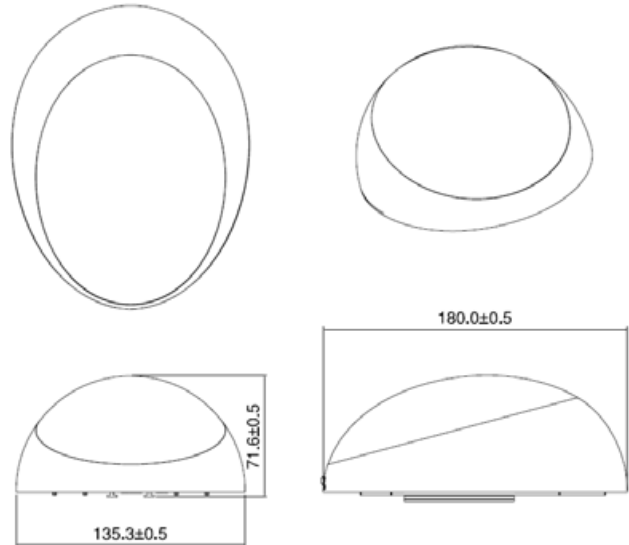

## WLCYRGBO30AJ 壁燈

unit : mm

### Features :

- ◇Light source : 6×0.5W LEDs.
- ◇Light color : cool white 、 warm white 、 red 、 green 、 blue 、 orange.
- ◇Beam angle : 100 degree.
- ◇Modern design.

### Specifications :

Model	WLC30AJ	WLY30AJ	WLR30AJ	WLG30AJ	WLB30AJ	WLO30AJ
Input	100~240VAC, 50~60 Hz					
Color	Cool white	Warm white	red	green	blue	orange
CCT/	5600K	3200K				
Dominant wavelength			465nm	525nm	624nm	592nm
Lominous Flux	200lm	160lm	40lm	130lm	80lm	80lm
CRI	70	70	--	--	--	--
LED Life Span	40000hrs	40000hrs	40000hrs	40000hrs	40000hrs	40000hrs
Illuminance@1M	13.7lux	11lux	2.74lux	8.9lux	5.48lux	5.48lux
Beam Angle	100 degree					
Fixture Material	Fireproof Plastic					
Operating Temp.	-10~40°C					

Operating Humidity	20~80% RH
Ambient Environment	-30~70°C, 10~95% RH
Dimensions	180×75×72(L×W×H)
Weight	260g

Photometry :

Color	CW	WW	Blue	Green	Red	Yellow
-------	----	----	------	-------	-----	--------