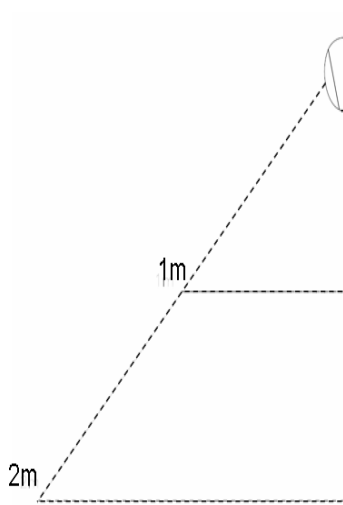

## WLCYRGBO30AJ 壁燈

unit : mm

### Features :

- ◇Light source : 6×0.5W LEDs.
- ◇Light color : cool white 、 warm white 、 red 、 green 、 blue 、 orange.
- ◇Beam angle : 100 degree.
- ◇Modern design.

### Specifications :

Model	WLC30AJ	WLY30AJ	WLR30AJ	WLG30AJ	WLB30AJ	WLO30AJ
Input	100~240VAC, 50~60 Hz					
Color	Cool white	Warm white	red	green	blue	orange
CCT/	5600K	3200K				
Dominant wavelength			465nm	525nm	624nm	592nm
Lominous Flux	200lm	160lm	40lm	130lm	80lm	80lm
CRI	70	70	--	--	--	--
LED Life Span	40000hrs	40000hrs	40000hrs	40000hrs	40000hrs	40000hrs
Illuminance@1M	13.7lux	11lux	2.74lux	8.9lux	5.48lux	5.48lux
Beam Angle	100 degree					
Fixture Material	Fireproof Plastic					
Operating Temp.	-10~40°C					

Operating Humidity	20~80% RH
Ambient Environment	-30~70°C, 10~95% RH
Dimensions	180×75×72(L×W×H)
Weight	260g

Photometry :

Color	CW	WW	Blue	Green	Red	Yellow
-------	----	----	------	-------	-----	--------